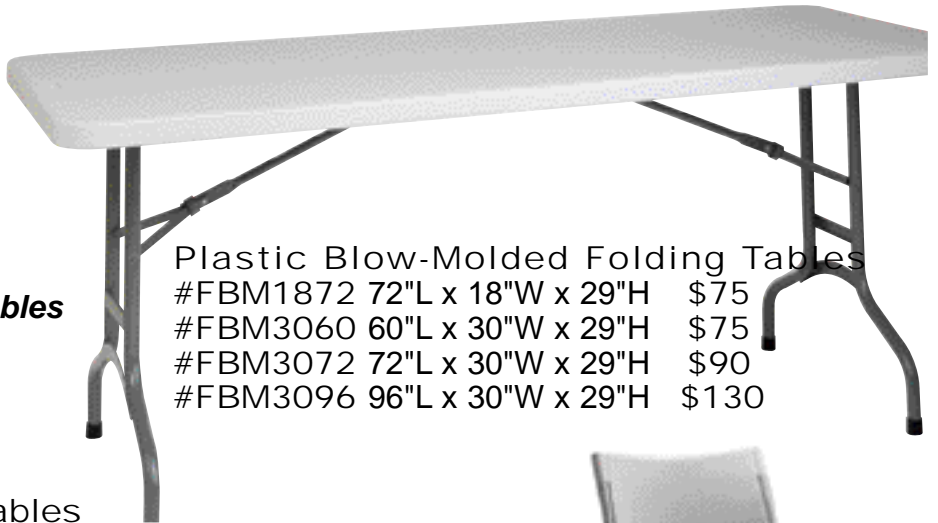

FREE SHIPPING ON ALL CALIFONE PRODUCTS

#1776
Spirit boom box cassette player/recorder and CD player.
1-3 \$93
4+ \$85

630•227•1000
IN CHICAGO DIAL EXTENSION 237

FAX 630•227•1010

Folding Tables & Chairs

- Blow molded tables are strong and light weight
- Surface resists stains and cleans with soap
- Grey Top and Charcoal Legs
- **40% lighter than comparable wood tables**

Round Tables
 #FBM48R 48"R x 29"H \$96
 #FBM60R 60"R x 29"H \$149
 #FBM71R 71"R x 29"H \$210

Plastic Blow-Molded Folding Tables
 #FBM1872 72"L x 18"W x 29"H \$75
 #FBM3060 60"L x 30"W x 29"H \$75
 #FBM3072 72"L x 30"W x 29"H \$90
 #FBM3096 96"L x 30"W x 29"H \$130