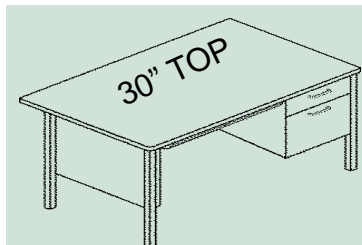

1-2 **$419**   3+ **$389**

#P84251 48" x 24"
SINGLE PEDESTAL DESK
with **CENTRAL LOCKING CENTER**
DRAWER and **30" DEEP DESK TOP**

1-2 **$329**   3+ **$309**

HEAVY DUTY FRAME DESIGN INCLUDES
TOP WITH SAFETY ROUNDED CORNERS.
FREE SHIPPING!